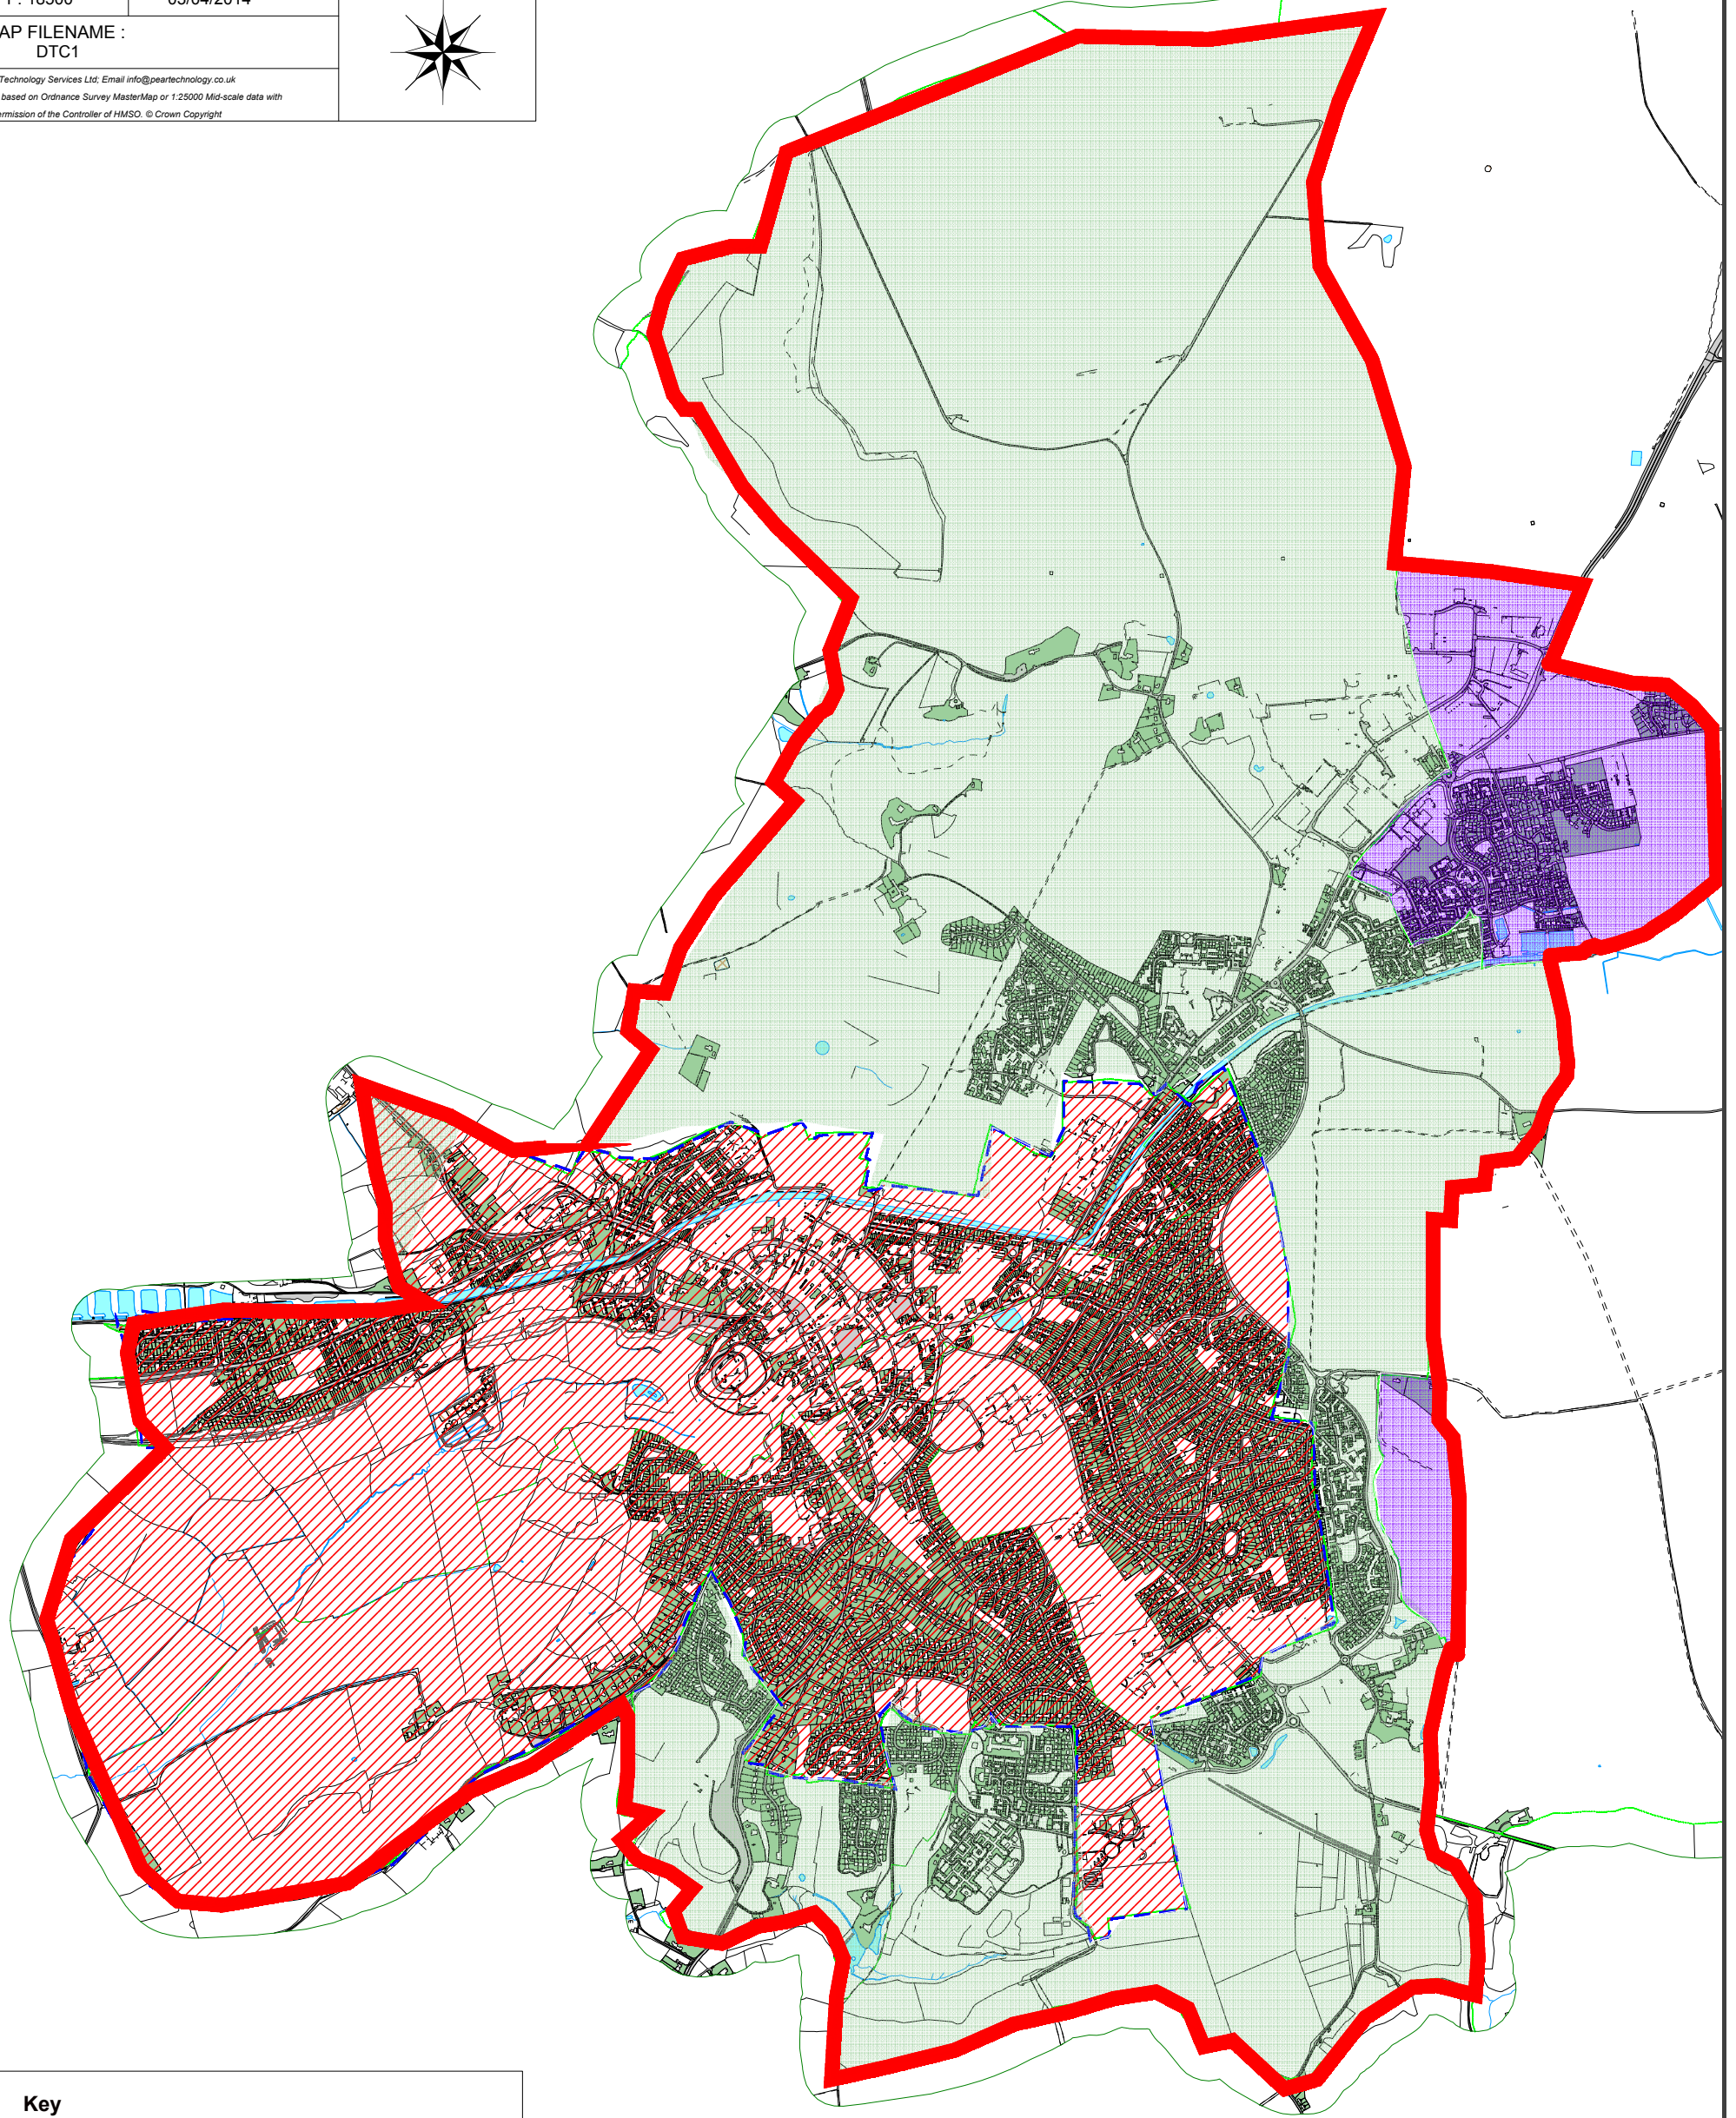

Devizes Town Council

Boundary Layout

SCALE :
1 : 18500

DATE :
03/04/2014

MAP FILENAME :
DTC1

Key

- Devizes Parish
- Roundway Parish
- Bishops Cannings Parish
- Proposed New Boundary